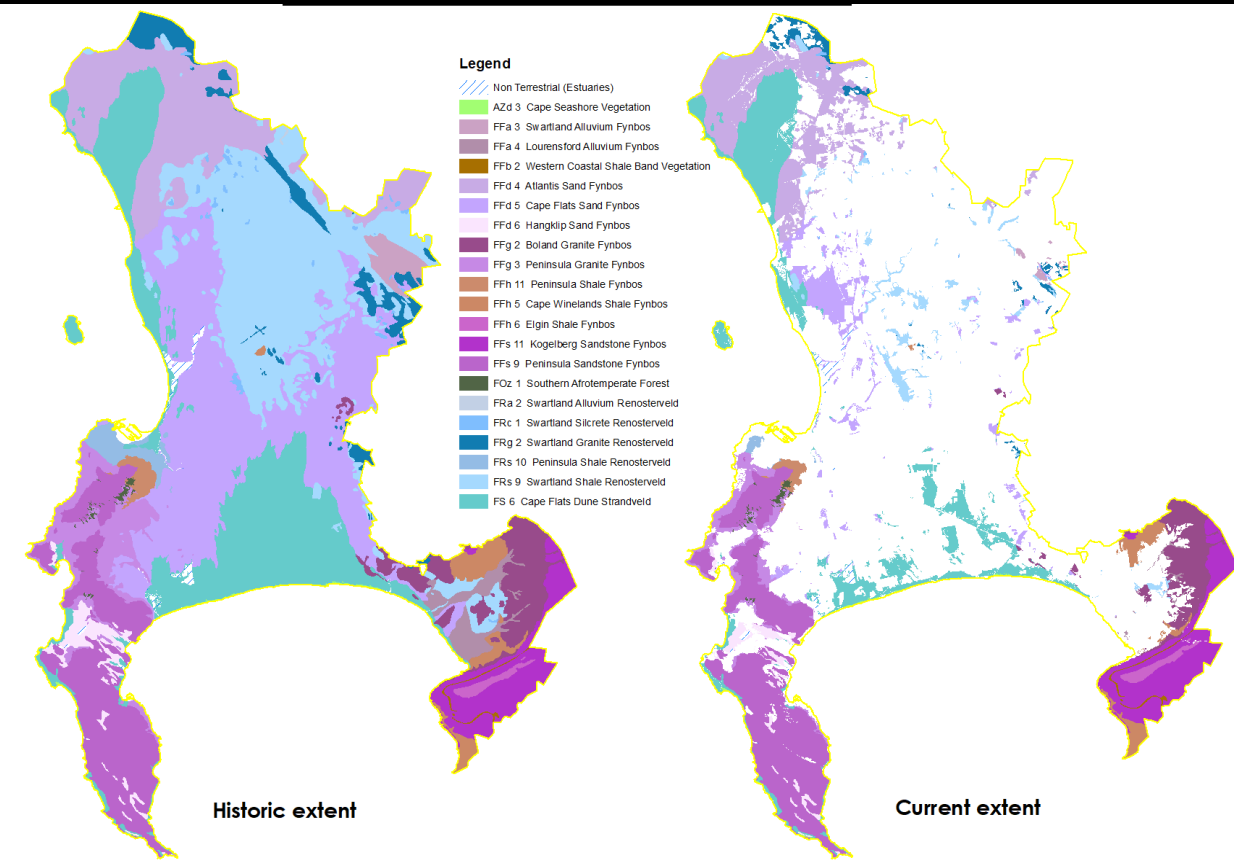

Saul Roux

Cape Town's biodiversity Context

Most biodiverse city in the world (United Nations, Thomas Elmqvist)

1 of 35 global biodiversity hotspots

21 vegetation types in Cape Town

- 1 extinct in Cape Town
- 10 Critically Endangered
- 7 endemic to Cape Town (5 CR)

Map: National Indigenous Vegetation Map 2018

Cape Town's biodiversity

Threats to biodiversity and biodiversity conservation in the City

Biodiversity management

City's Biodiversity Network and biodiversity targets

Biodiversity Network (BioNet) is fine-scaled systematic conservation plan for City, and key informant in the City's spatial planning products.

BioNet indicates which parcels of land are classified as Critical Biodiversity Areas (CBAs) and need to be conserved to meet National Conservation Target and includes all priority natural and semi-natural wetlands and rivers.

BioNet covers 85 000 ha (34,18%) of the municipality (248 700 ha)

BioNet adopted as policy in July 2015 (City of Cape Town Bioregional Plan)

To date, 65,41% (55 595 ha) of the BioNet is protected

Map: City of Cape Town's Biodiversity Network