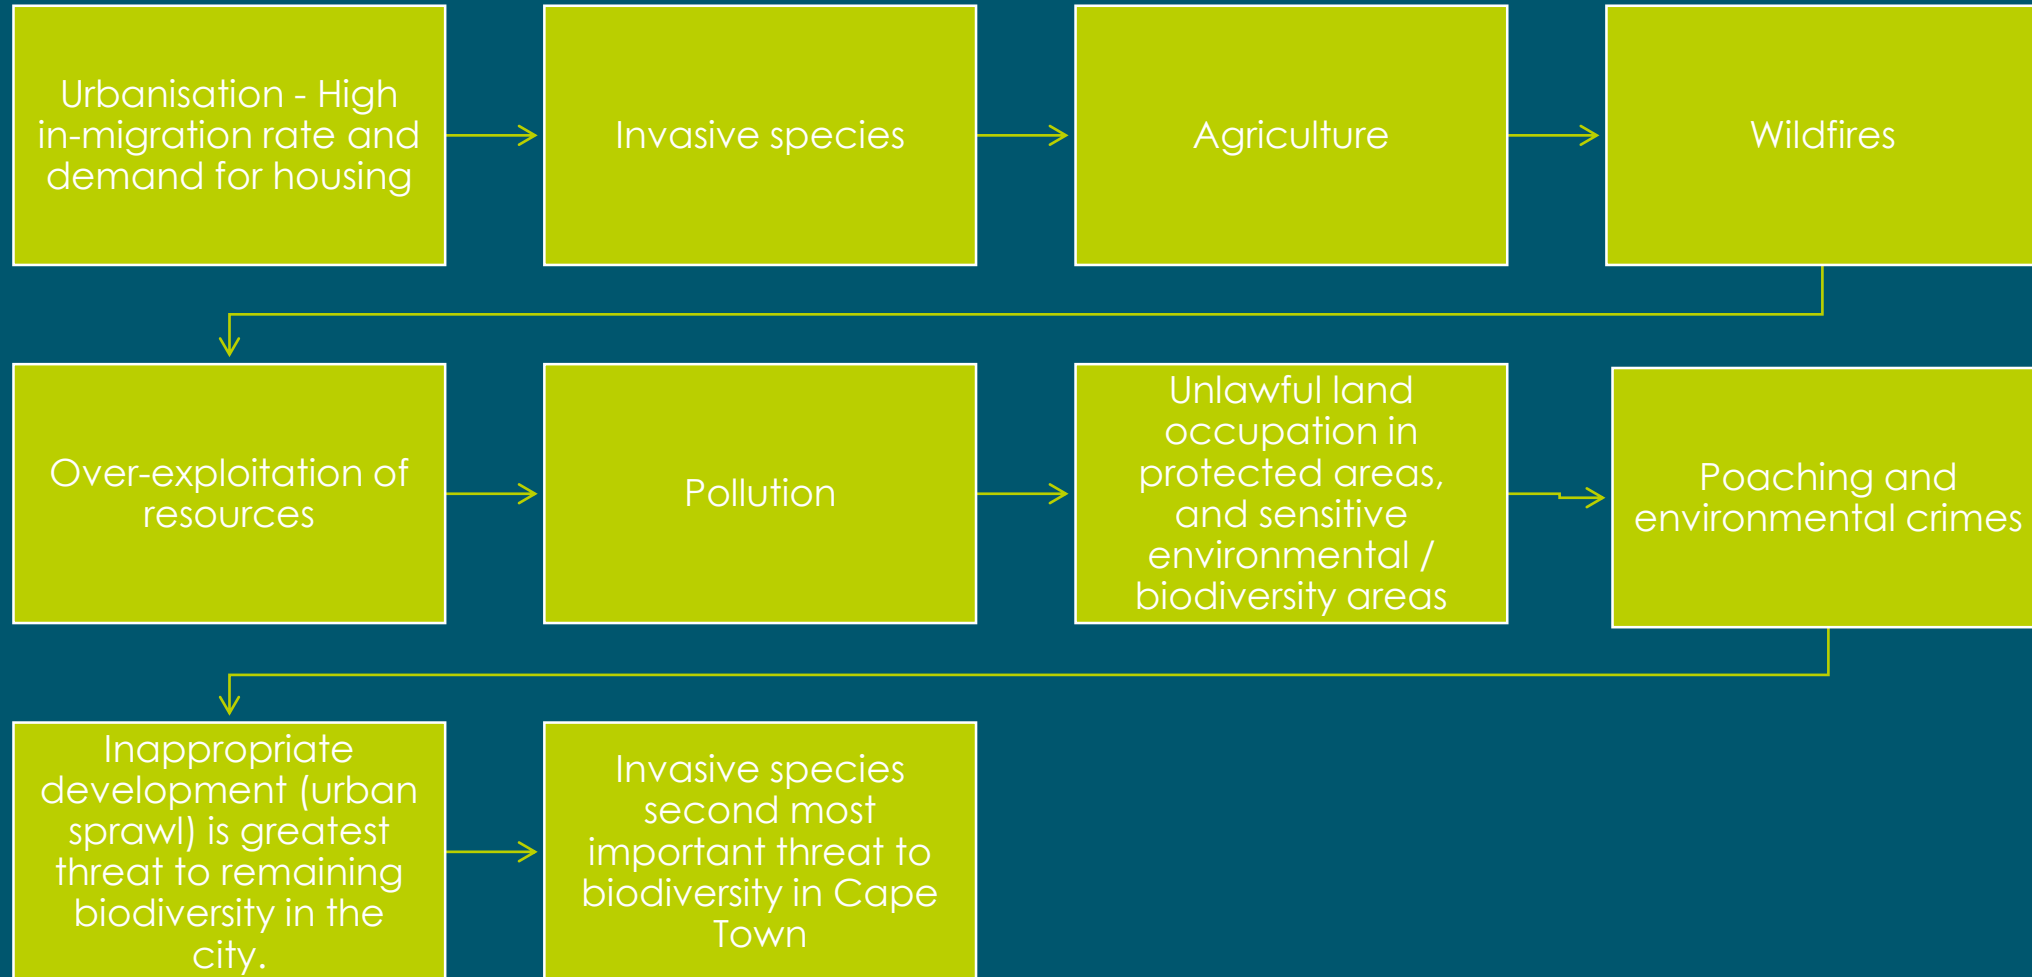

Over 3 000 plant species

190 plant species locally endemic to Cape Town

Rich small mammal, frog, reptile and invertebrate faunas

1 Ramsar Site, 3 World Heritage Sites and 3 Biosphere Reserves

Historic extent of natural vegetation 2 425 km² and only 914 km² of remaining (July 2018)

Map: National Indigenous Vegetation Map 2018

Cape Town's biodiversity

Threats to biodiversity and biodiversity conservation in the City

Biodiversity management

City's Biodiversity Network and biodiversity targets

Biodiversity Network (BioNet) is fine-scaled systematic conservation plan for City, and key informant in the City's spatial planning products.

BioNet indicates which parcels of land are classified as Critical Biodiversity Areas (CBAs) and need to be conserved to meet National Conservation Target and includes all priority natural and semi-natural wetlands and rivers.