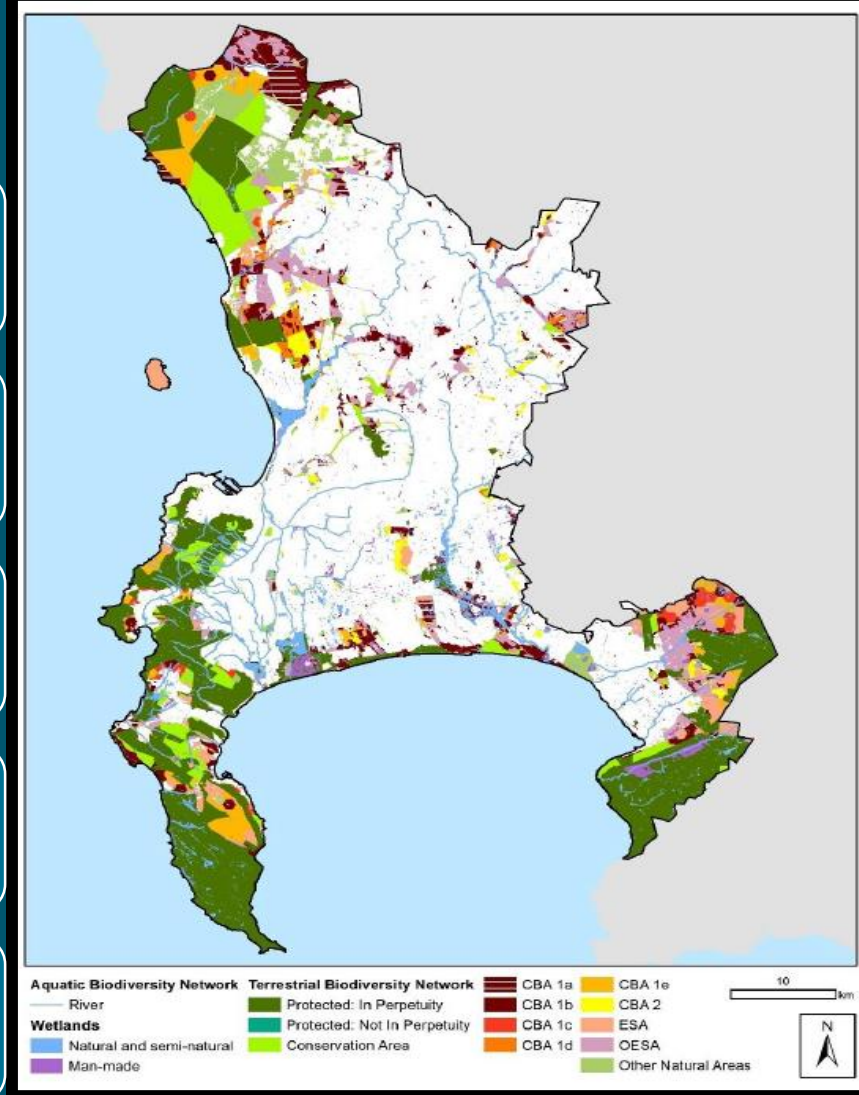

Over 3 000 plant species

190 plant species locally endemic to Cape Town

Rich small mammal, frog, reptile and invertebrate faunas

1 Ramsar Site, 3 World Heritage Sites and 3 Biosphere Reserves

Historic extent of natural vegetation 2 425 km² and only 914 km² of remaining (July 2018)

Map: National Indigenous Vegetation Map 2018

Cape Town's biodiversity

Threats to biodiversity and biodiversity conservation in the City

Biodiversity management

City's Biodiversity Network and biodiversity targets

Biodiversity Network (BioNet) is fine-scaled systematic conservation plan for City, and key informant in the City's spatial planning products.

BioNet indicates which parcels of land are classified as Critical Biodiversity Areas (CBAs) and need to be conserved to meet National Conservation Target and includes all priority natural and semi-natural wetlands and rivers.

BioNet covers 85 000 ha (34,18%) of the municipality (248 700 ha)

BioNet adopted as policy in July 2015 (City of Cape Town Bioregional Plan)

To date, 65,41% (55 595 ha) of the BioNet is protected

Map: City of Cape Town's Biodiversity Network